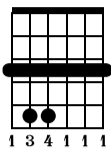

I Shot The Sheriff

Crossroad Festival 2010

Eric Clapton

Chord Progression

Gm

Cm7/G

Dm7/A

Standard tuning

♩ = 94

Intro

Gm

Cm7/G

First system of music (measures 1-3). Measure 1 is Gm, measures 2-3 are Cm7/G. Includes guitar tablature with fret numbers and string indicators (T, A, B).

Gm

Cm7/G

Dm7/A