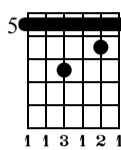

I Shot The Sheriff

Crossroad Festival 2010

Eric Clapton

Chord Progression

Gm

Cm7/G

Dm7/A

Standard tuning

♩ = 94

Intro

Gm

Cm7/G

First system of music (measures 1-3). Measure 1 is Gm, measures 2-3 are Cm7/G. Includes guitar tablature with fret numbers and string indicators (T, A, B).

Gm

Cm7/G

Dm7/A