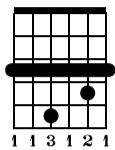

I Shot The Sheriff

Crossroad Festival 2010

Eric Clapton

Chord Progression

Gm

Cm7/G

Dm7/A

Standard tuning

♩ = 94

Intro

Gm

Cm7/G

First system of music (measures 1-3). Measure 1 is Gm, measures 2-3 are Cm7/G. Includes guitar tablature with fret numbers and string indicators (T, A, B).

Gm

Cm7/G

Dm7/A