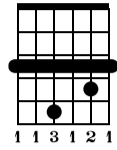

I Shot The Sheriff

Crossroad Festival 2010

Eric Clapton
Guitar Solo

Gm

Cm7/G

Standard tuning

♩ = 94

1