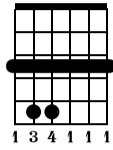

I Shot The Sheriff

Crossroad Festival 2010

Eric Clapton
Guitar Solo

Gm

Cm7/G

Standard tuning

♩ = 94

1