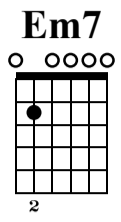

Gentle On My Mind

Glen Campbell
Guitar Solo

Standard tuning
♩ = 115

Musical notation for measures 1-3. Chords: D, D, Dmaj7, D6th sus2, Dmaj7. Includes slurs and triplets. TAB: 7-10-7-10-7-10-10-7-10-7, 10-10-7-10-7-10-7-10-7, 9-7.

Musical notation for measures 4-5. Chords: Em, Em(maj7), Em7, Em(maj7). Includes triplets. TAB: 9-7-8-7, 8-7-8-7, 7-10-9-8-7, 8-9-7-6-5-2.

Musical notation for measures 6-7. Chords: Em, Em(maj7), Em7, A7. Includes triplets and slurs. TAB: 3-2-3-2-0-3-2-3-2-0-3-2-3-2-0-3-2-3-2-0-3, 2-3-5-2-3-2-4-2-5-3-2-4-2-5-2-2.

Musical notation for measures 8-9. Chords: D, D. Includes slurs. TAB: 4-3-7-5-10-7-5-7-5-7-5-3-4-5, 3-4-2-2-4-2-4-2-0-7-8.

Musical notation for measures 10-11. Chords: D, Dmaj7, D6th sus2, Dmaj7. TAB: 10-8-7-8-10-7-8-10-8-7-8-10-7-8, 10-8-7-8-10-8-7-8-10-10-7-7-9.