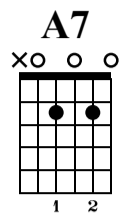

Gentle On My Mind

Glen Campbell
Guitar Solo

Standard tuning
♩ = 115

Musical notation for measures 1-3. Chords: D, D, Dmaj7, D6th sus2, Dmaj7. Includes slurs and triplets. TAB: 7-10-7-10-7-10-10-7-10-7, 10-10-7-10-7-10-7-10-7, 9-7.

Musical notation for measures 4-5. Chords: Em, Em(maj7), Em7, Em(maj7). Includes triplets. TAB: 9-7-8-7, 8-7-8-7, 7-10-9-8-7, 8-9-7-6-5-2.

Musical notation for measures 6-7. Chords: Em, Em(maj7), Em7, A7. Includes triplets and slurs. TAB: 3-2-3-2-0-3-2-3-2-0-3-2-3-2-0-3-2-3-2-0-3, 2-3-5-2-3-2-4-2-5-3-2-4-2-5-2-2.

Musical notation for measures 8-9. Chords: D, D. Includes slurs. TAB: 4-3-7-5-10-7-5-7-5-7-5-3-4-5, 3-4-2-2-4-2-4-2-0-7-8.

Musical notation for measures 10-11. Chords: D, Dmaj7, D6th sus2, Dmaj7. TAB: 10-8-7-8-10-7-8-10-8-7-8-10-7-8, 10-8-7-8-10-8-7-8-10-10-7-7-9.