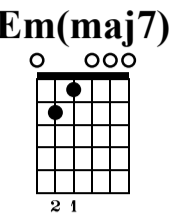

Gentle On My Mind

Glen Campbell
Guitar Solo

Standard tuning
♩ = 115

Musical notation for measures 1-3. Chords: D, D, Dmaj7, D6th sus2, Dmaj7. Includes slurs and triplets. TAB: 7-10-7-10-7-10-10-7-10-7, 10-10-7-10-7-10-7-10-7, 9-7.

Musical notation for measures 4-5. Chords: Em, Em(maj7), Em7, Em(maj7). Includes triplets. TAB: 9-7-8-7, 8-7-8-7, 7-10-9-8-7, 8-9-7-6-5-2.

Musical notation for measures 6-7. Chords: Em, Em(maj7), Em7, A7. Includes triplets and slurs. TAB: 3-2-3-2-0-3-2-3-2-0-3-2-3-2-0-3-2-3-2-0-3, 2-3-5-2-3-2-4-2-5-3-2-4-2-5-2-2.

Musical notation for measures 8-9. Chords: D, D. Includes slurs. TAB: 4-3-7-5-10-7-5-7-5-7-5-3-4-5, 3-4-2-2-4-2-4-2-0-7-8.

Musical notation for measures 10-11. Chords: D, Dmaj7, D6th sus2, Dmaj7. TAB: 10-8-7-8-10-7-8-10-8-7-8-10-7-8, 10-8-7-8-10-8-7-8-10-10-7-7-9.