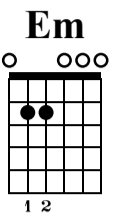

Gentle On My Mind

Glen Campbell
Guitar Solo

Standard tuning
♩ = 115

Musical notation for measures 1-3. Chords: D, D, Dmaj7, D6th sus2, Dmaj7. Includes slurs and triplets. TAB: 7-10-7-10-7-10-10-7-10-7, 10-10-7-10-7-10-7-10-7, 9-7.

Musical notation for measures 4-5. Chords: Em, Em(maj7), Em7, Em(maj7). Includes triplets. TAB: 9-7-8-7, 8-7-8-7, 7-10-9-8-7, 8-9-7-6-5-2.

Musical notation for measures 6-7. Chords: Em, Em(maj7), Em7, A7. Includes triplets and slurs. TAB: 3-2-3-2-0-3-2-3-2-0-3-2-3-2-0-3-2-3-2-0-3, 2-3-5-2-3-2-4-2-5-3-2-4-2-5-2-2.

Musical notation for measures 8-9. Chords: D, D. Includes slurs. TAB: 4-3-7-5-10-7-5-7-5-7-5-3-4-5, 3-4-2-2-4-2-4-2-0-7-8.

Musical notation for measures 10-11. Chords: D, Dmaj7, D6th sus2, Dmaj7. TAB: 10-8-7-8-10-7-8-10-8-7-8-10-7-8, 10-8-7-8-10-8-7-8-10-10-7-7-9.