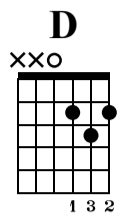

Gentle On My Mind

Glen Campbell
Guitar Solo

Standard tuning
♩ = 115

Musical notation for measures 1-3. Chords: D, D, Dmaj7, D6th sus2, Dmaj7. Includes slurs and triplets. TAB: 7-10-7-10-7-10-10-7-10-7, 10-10-7-10-7-10-7-10-7, 9-7.

Musical notation for measures 4-5. Chords: Em, Em(maj7), Em7, Em(maj7). Includes triplets. TAB: 9-7-8-7, 8-7-8-7, 7-10-9-8-7, 8-9-7-6-5-2.

Musical notation for measures 6-7. Chords: Em, Em(maj7), Em7, A7. Includes triplets and slurs. TAB: 3-2-3-2-0-3-2-3-2-0-3-2-3-2-0-3-2-3-2-0-3, 2-3-5-2-3-2-4-2-5-3-2-4-2-5-2-2.

Musical notation for measures 8-9. Chords: D, D. Includes slurs. TAB: 4-3-7-5-10-7-5-7-5-7-5-3-4-5, 3-4-2-2-4-2-4-2-0-7-8.

Musical notation for measures 10-11. Chords: D, Dmaj7, D6th sus2, Dmaj7. TAB: 10-8-7-8-10-7-8-10-8-7-8-10-7-8, 10-8-7-8-10-8-7-8-10-10-7-7-9.