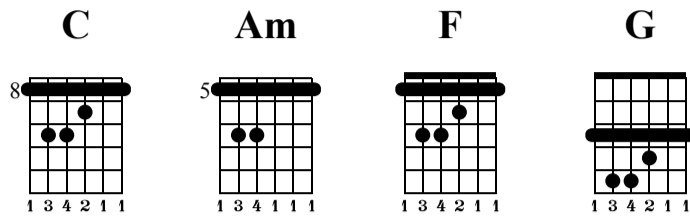

Let It Snow

Electric Guitar
Featuring A Girl Called Sid & Miss Kitty
Arranged by James Ashbury

Standard tuning
♩ = 129

Intro

Intro

Chords: C, C

Measures 1-2 of the Intro. The first measure is marked with a '1' and the second with a '2'. The guitar part consists of a series of chords and single notes.

TAB: 9 10 10 8 | 9 10 10 8 | 9 10 10 8 | 9 10 10 8 | 9 10 10 8 | 9 10 10 8 | 9 10 10 8 | 9 10 10 8

Verse 1 & 2

Verse 1 & 2

Chords: C, C, Am, Am

Measures 3-6 of the Verse. Measure 3 is marked with a '3' and measure 4 with a '4'. The guitar part features a mix of chords and single notes.

TAB: 9 10 10 8 | 9 10 10 8 | 9 10 10 8 | 9 10 10 8 | 5 7 7 5 | 5 7 7 5 | 5 7 7 5 | 5 7 7 5

Chords: F, F, G, G

Measures 7-10 of the Verse. Measure 7 is marked with a '7' and measure 8 with an '8'. The guitar part continues with chords and single notes.