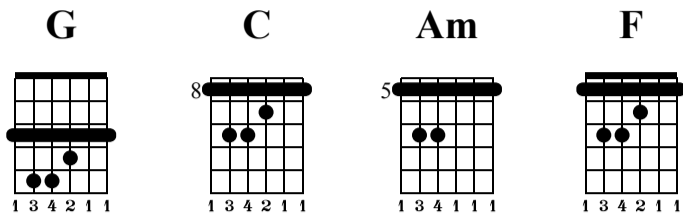

# Let It Snow

Electric Guitar Solo 1  
Featuring A Girl Called Sid & Miss Kitty  
Arranged by James Ashbury

Standard tuning  
♩ = 129

**G**

T  
A  
B

**C C Am Am**

T  
A  
B

**F F G G**

T  
A  
B

**F**

T  
A  
B

# Let It Snow

Electric Guitar Solo 2  
Featuring A Girl Called Sid & Miss Kitty  
Arranged by James Ashbury

Standard tuning  
♩ = 129

**G**

T  
A  
B

**C** **C** **Am** **Am**

T  
A  
B

**F** **F** **G** **G**