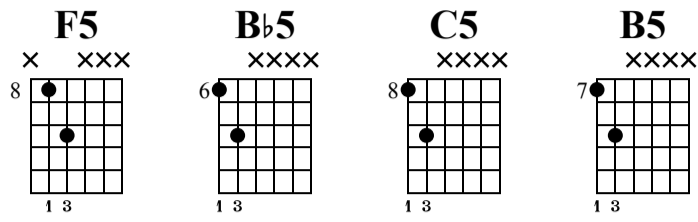

Backing Track

Key of F
Peg Leg Howell

Standard tuning
♩ = 140

F5 **F5** **F5** **F5**

F5 **F5** **F5** **F5**

Bb5 **Bb5** **Bb5** **Bb5**

F5 **F5** **F5** **F5**

C5 **C5** **B5** **Bb5**

F5 **F5** **F5** **F5** **Bb5** **C5** **6x**

T
A
B

10-10-10-10-10-10-10-12 | (12)-12-12-12-12-12-12-12 | 13-13-13-13-13-13-13-12 | (12)-12-12-8-10-10-10

8-8-8-8-8-8-8-8 | (8)-8-8-8-8-8-8-8 | 8-8-8-8-8-8-8-8 | (8)-8-8-6-8-8-8